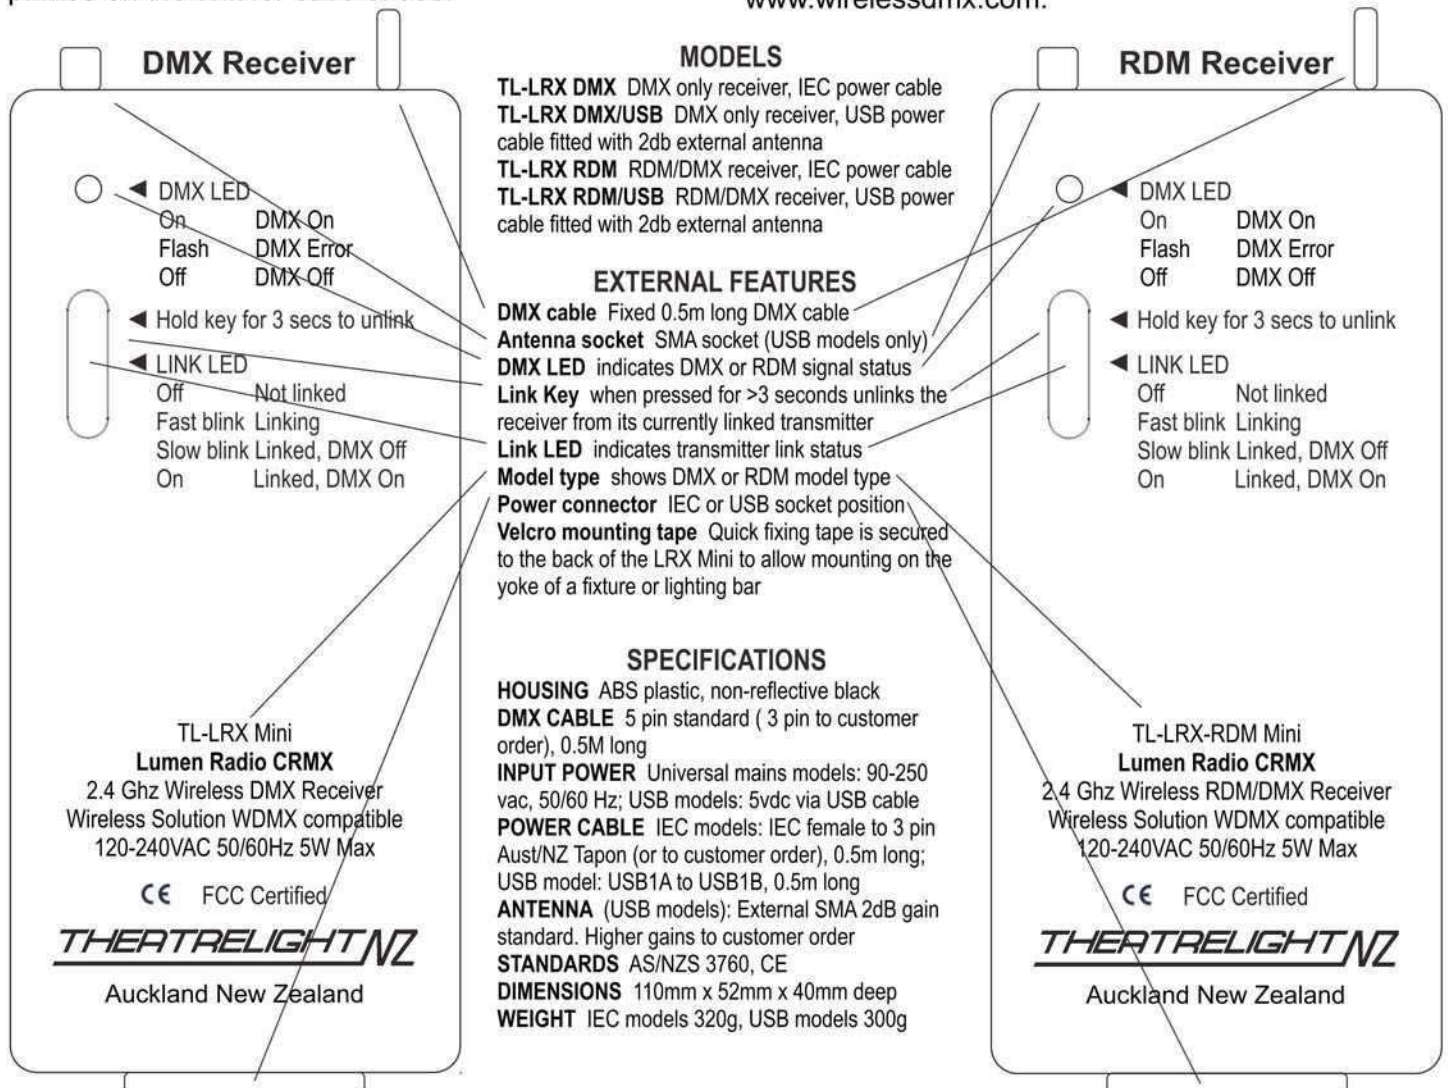

LRX MINI FEATURES

- Units are fitted with Velcro ties for mounting to any fixture or lighting bar
- LR Mini receives both Lumen Radio CRMX™ and Wireless Solution W-DMX™ signals
- Five pin XLR socket on 0.5meter cable for plugging into the DMX/RDM socket of any DMX fixture (three pin XLR connectors available to order)
- DMX and RDM output surge protected for maximum reliability
- DMX output isolated to 500vdc (IEC mains version only)
- DMX status LED shows DMX status
- Link key for unlinking the unit from its current transmitter
- Link LED (internal to the Link key) shows Link status
- Full operating instructions printed on the front panel

For full details about the CRMX™ standard see: www.lumenradio.com

For full details about the W-DMX™ standard see: www.wirelessdmx.com.

Your Local Distributor:

THEATRELIGHT NZ

Theatrelight NZ, 6 Rowe St. Onehunga, Auckland, New Zealand
Tel: 64-9-622 1187, Fax: 64-9-636 5803, info@theatrelight.co.nz
Theatrelight Asia, San Xiang, Zhongshan, Guangdong Province, PRC
Tel: 86-760-8632-0516, Fax: 86-760-8632 051, info@tl-asia.com
Internet: www.theatrelight.co.nz, www.tl-asia.com